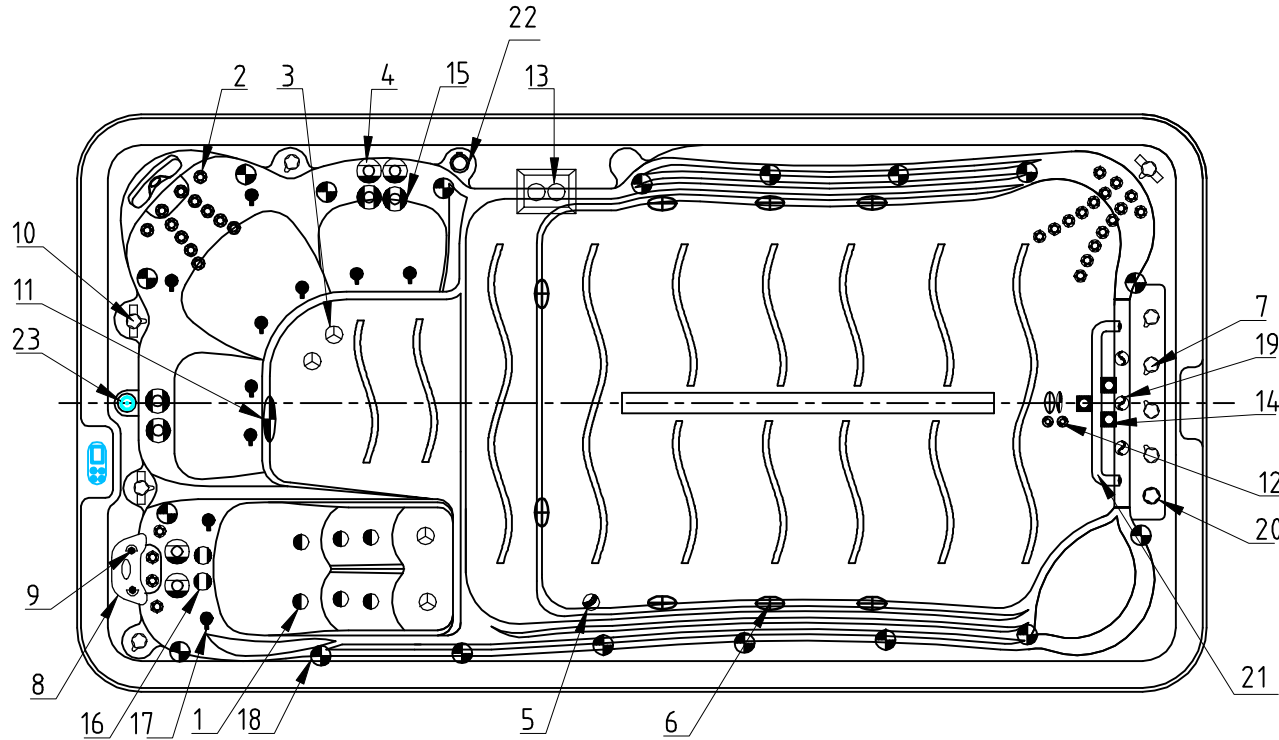

23		stainless steel swim base	01.03.06.0189	1	pc	12		Ozone Injector	01.03.03.0129	2	pc
22		Aromatherapy	01.03.04.0326	1	pcs	11		5" Light housing without Holder	01.03.03.0108	2	pcs
21		Stainless steel Handrail	01.03.06.0054	1	pc	10		2" Water diverter valve	01.03.03.0660	3	pcs
20		Fountain Valve	01.03.03.0658	1	pcs	9		Headrest buckle with plastic nut	01.03.03.0497	4	pc
19		Roma fountain	01.03.04.0129	3	pcs	8		Butterfly Headrest	01.03.03.0748	2	pcs
18		MINI-LED light cover	01.03.03.0066	18	pc	7		1" Air Check Valve Assembly	01.03.03.0659	6	pcs
17		1" air injector assembly	01.03.04.0076	10	pc	6		2" Suction (full set) - SS face	01.03.03.0228	6	pcs
16		3" Jet-Twin Spin	01.03.04.0161	2	pc	5		Star-Shape SS Bottom Drain	01.03.04.0099	1	pc
15		5" Jet-Twin Spin	01.03.04.0165	4	pc	4		5" Jet-Single Spin	01.03.04.0164	4	pc
14		Swim jet - Force 10	01.03.04.0130	3	pcs	3		3" Jet internal-Directinal	01.03.04.0159	4	pc
13		Twin Cilinder Skimmer	01.03.03.0095	1	pcs	2		2" Jet Internal-Directional	01.03.04.0158	32	pc
NO	ICON	DESCRIPTION	PART #	QTY	UNIT	NO	ICON	DESCRIPTION	PART #	QTY	UNIT
						1		Large 3" Jet-Single Spin	01.03.04.0160	6	pc