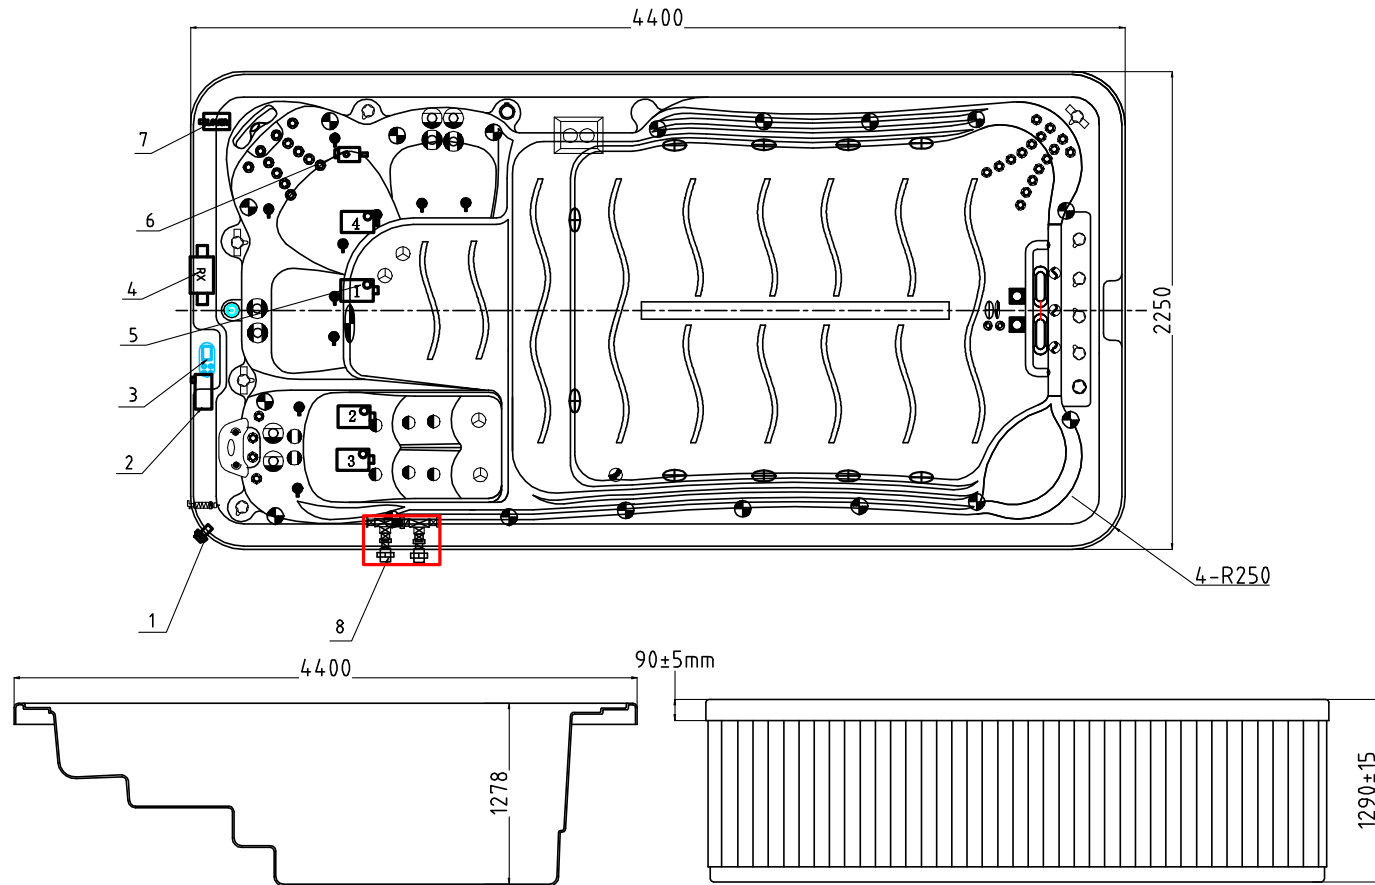

4.4 Elite Platinum

8		Heat Pump Ready Union		1	pc
7		Blower	01.03.05.0419	1	pcs
6		Circulation Pump	01.03.05.0525	1	pcs
5		Single Speed Pump	01.03.05.0552	4	pc
4		Control Box	01.03.05.0131	1	pc
3		Control Panel	01.03.05.0134	1	pc
2		CP Ozone Generator	01.03.05.0035	1	pcs
1		Drain Valve	01.03.03.0450	1	pc
NO	ICON	DESCRIPTION	PART #	QTY	UNIT
			Edition:18/07/2018	ZC.AS44.0001