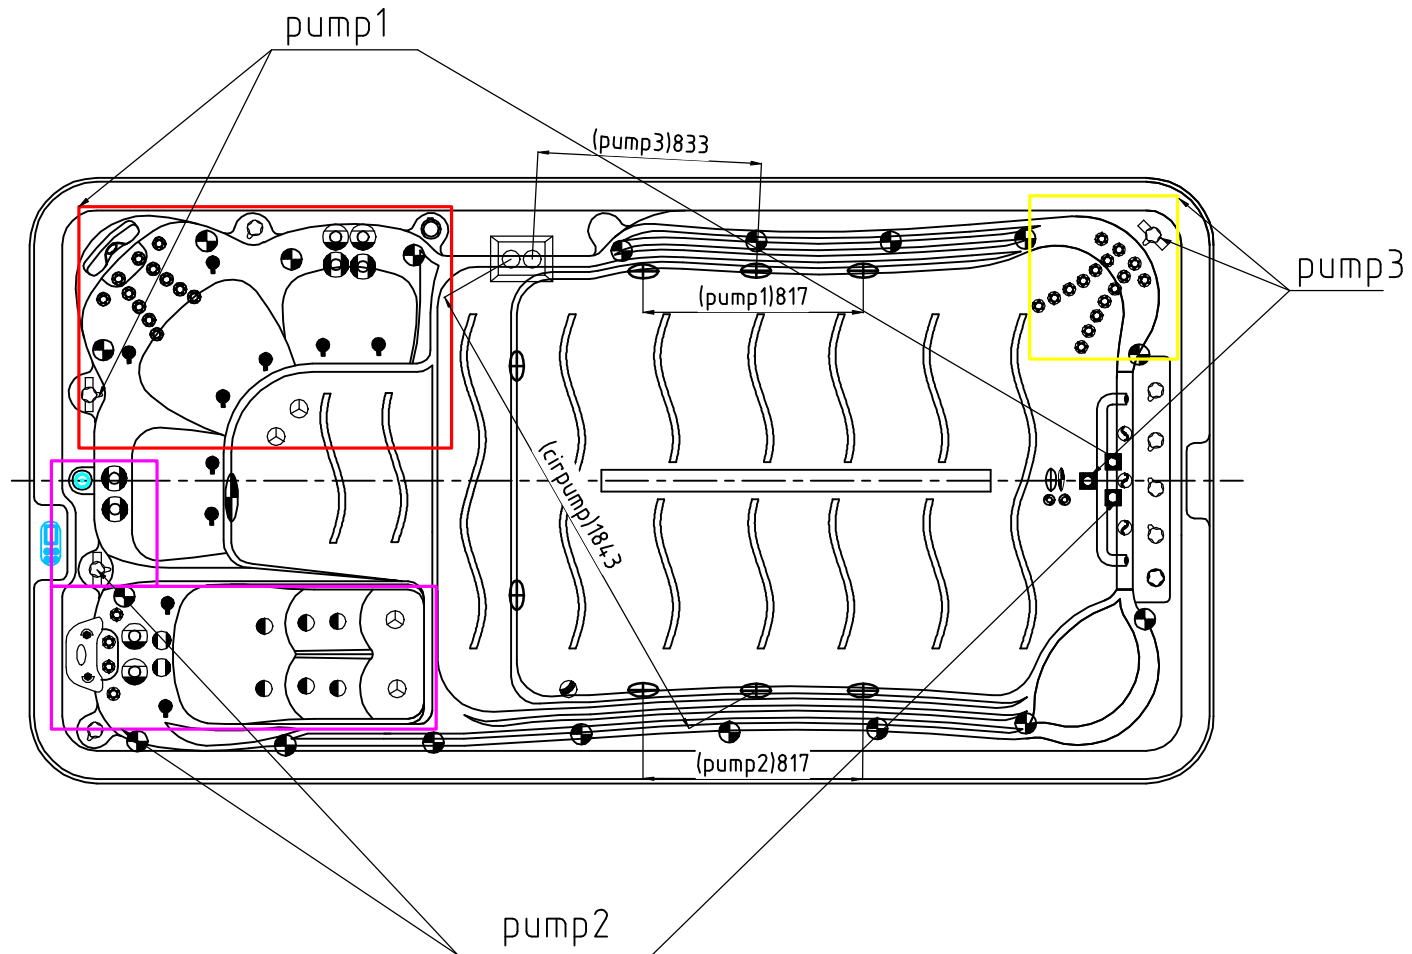

Notes: Due to manufacturing tolerances, there could be some minor differences between the actual spa and the drawing above. If site planning is critical to such tolerances, be sure to measure your actual spa.
All specifications are subject to change without notice.
Some components may be optional on your spa.