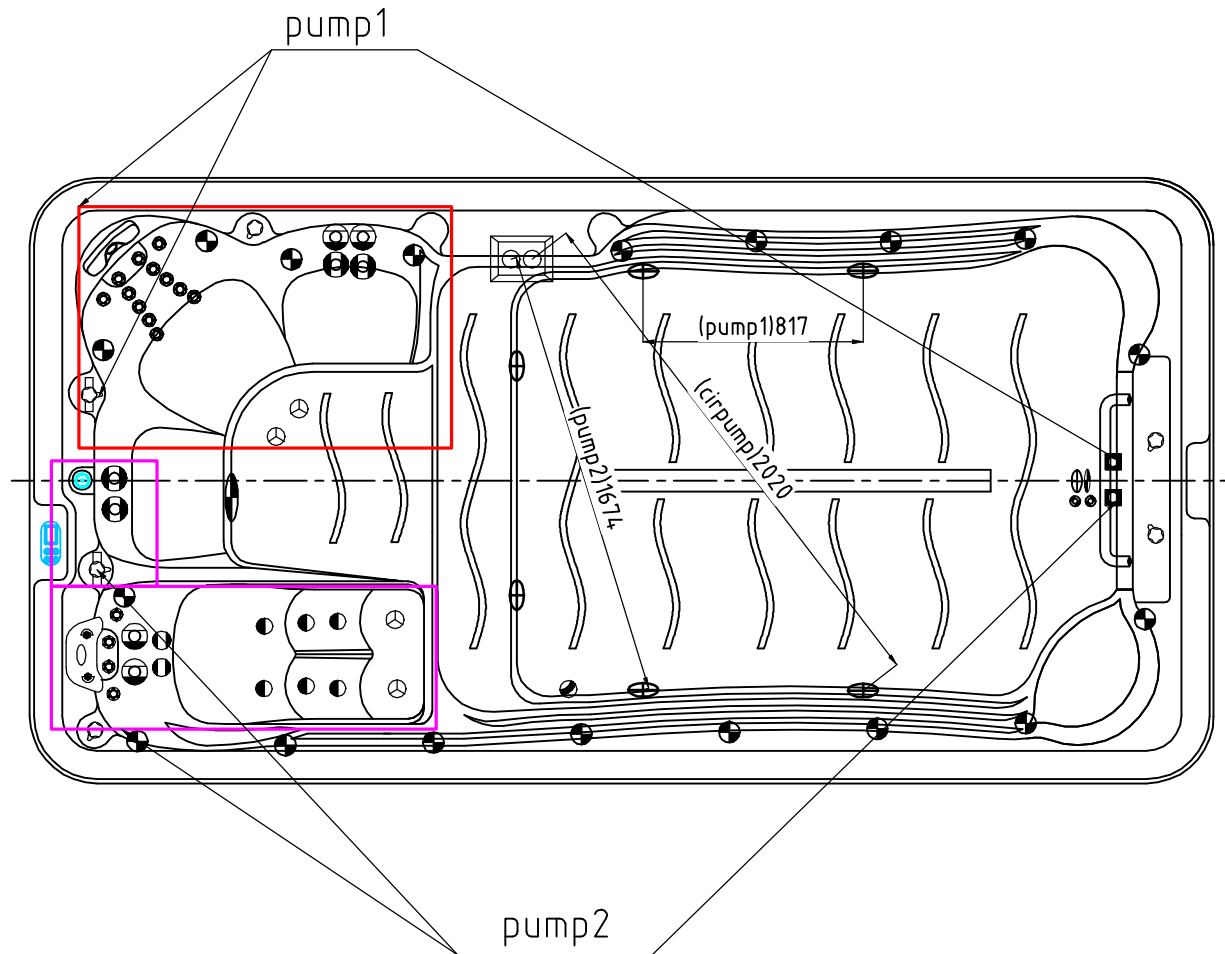

Notes: Due to manufacturing tolerances, there could be some minor differences between the actual spa and the drawing above. If site planning is critical to such tolerances, be sure to measure your actual spa.
All specifications are subject to change without notice.
Some components may be optional on your spa.