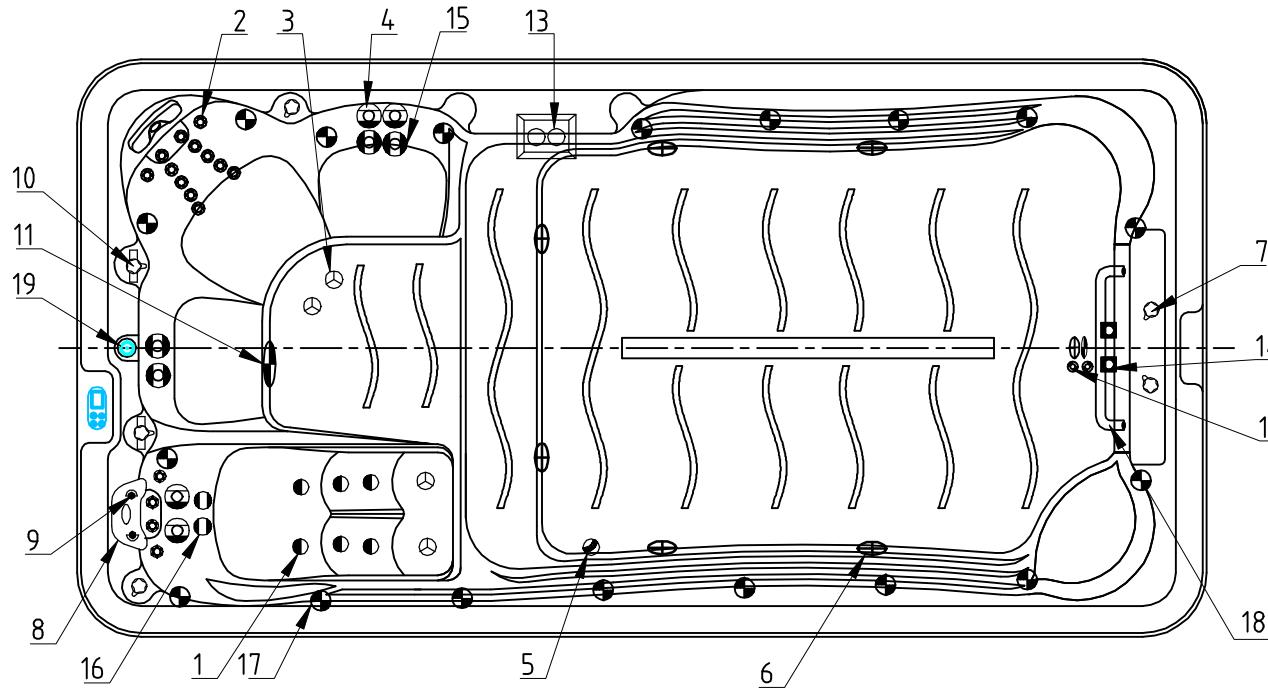

12		Dzone Injector	01.03.03.0129	2	pc
11		5" Light housing without Holder	01.03.03.0108	2	pcs
10		2" Water diverter valve	01.03.03.0660	2	pcs
9		Headrest buckle with plastic nut	01.03.03.0497	4	pc
8		Butterfly Headrest	01.03.03.0748	2	pcs
7		1" Air Check Valve Assembly	01.03.03.0659	4	pcs
6		2" Suction (full set) - SS face	01.03.03.0228	4	pcs
5		Star-Shape SS Bottom Drain	01.03.04.0099	1	pc
4		5" Jet Single-Spin	01.03.04.0164	4	pc
3		3" Jet internal-Directional	01.03.04.0159	4	pc
2		2" Jet Internal-Directional	01.03.04.0158	16	pc
1		Large 3" Jet Single-Spin	01.03.04.0160	6	pc

19		stainless steel swim base	01.03.06.0189	1	pc
18		Stainless steel Handrail	01.03.06.0054	1	pc
17		MINI-LED light cover	01.03.03.0066	18	pc
16		3" Jet Twin-Spin	01.03.04.0161	2	pc
15		5" Jet Twin-Spin	01.03.04.0165	4	pc
14		Swim jet - Force 10	01.03.04.0130	2	pcs
13		Twin Cilinder Skimmer	01.03.03.0095	1	pcs