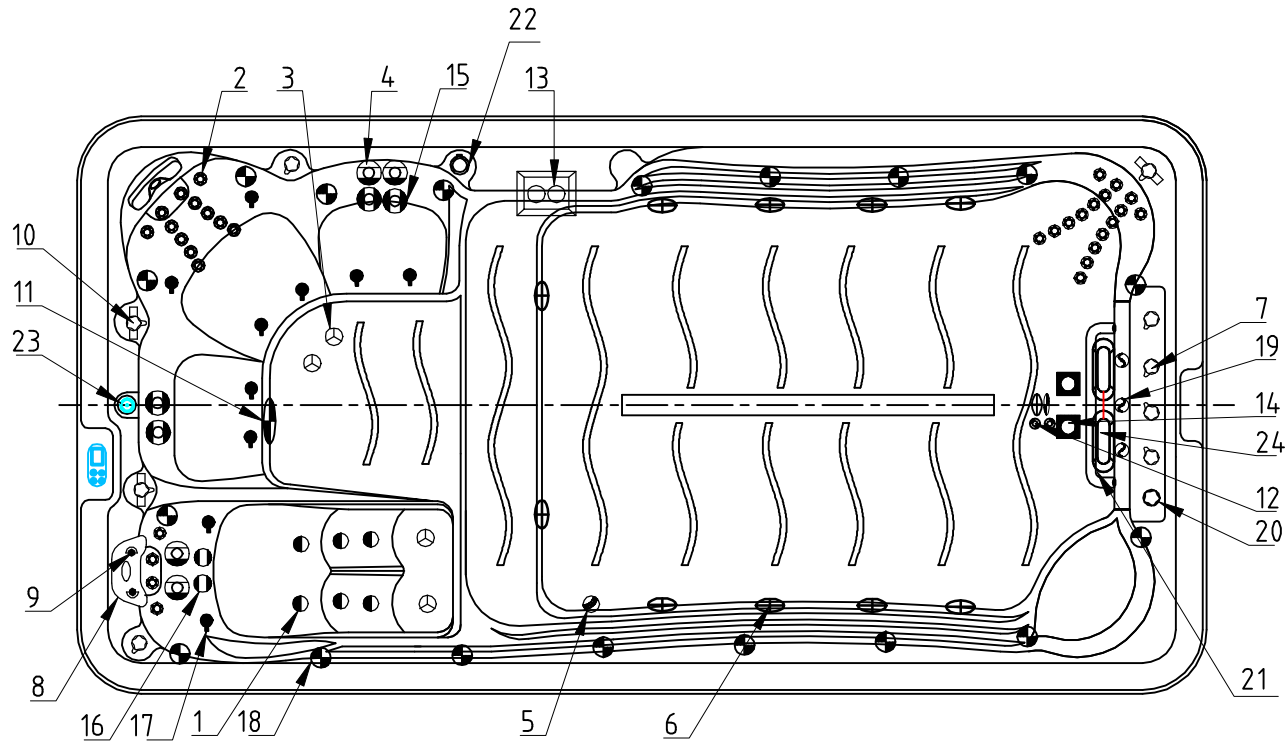

24		River Stream Swim Jet	01.03.04.0106	2	pc	12		Ozone Injector	01.03.03.0129	2	pc
23		stainless steel swim base	01.03.06.0189	1	pc	11		5" Light housing without Holder	01.03.03.0108	2	pcs
22		Aromatherapy	01.03.04.0326	1	pcs	10		2" Water diverter valve	01.03.03.0660	3	pcs
21		Stainless steel Handrail	01.03.06.0054	1	pc	9		Headrest buckle with plastic nut	01.03.03.0497	4	pc
20		Fountain Valve	01.03.03.0658	1	pcs	8		Butterfly Headrest	01.03.03.0748	2	pcs
19		Roma fountain	01.03.04.0129	3	pcs	7		1" Air Check Valve Assembly	01.03.03.0659	6	pcs
18		MINI-LED light cover	01.03.03.0066	18	pc	6		2" Suction (full set) - SS face	01.03.03.0228	8	pcs
17		1" air injector assembly	01.03.04.0076	10	pc	5		Star-Shape SS Bottom Drain	01.03.04.0099	1	pc
16		3" Jet-Twin Spin	01.03.04.0161	2	pc	4		5" Jet-Single Spin	01.03.04.0164	4	pc
15		5" Jet-Twin Spin	01.03.04.0165	4	pc	3		3" Jet internal-Directinal	01.03.04.0159	4	pc
14		Swim jet - Force 10	01.03.04.0130	2	pcs	2		2" Jet Internal-Directional	01.03.04.0158	32	pc
13		Twin Cilinder Skimmer	01.03.03.0095	1	pcs	1		Large 3" Jet-Single Spin	01.03.04.0160	6	pc
NO	ICON	DESCRIPTION	PART #	QTY	UNIT	NO	ICON	DESCRIPTION	PART #	QTY	UNIT