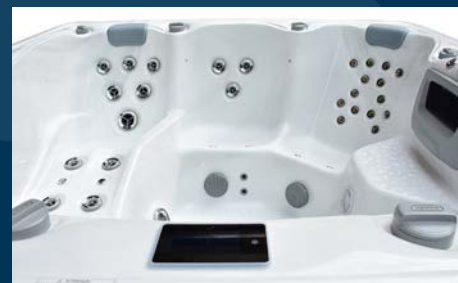

MINIMUM POWER

32 Amp Hydro

RIVIERA SERIES

The Riviera is a large, luxurious open plan spa with multiple seating styles. Perfect for socializing as well as those looking for a serious hydro massage experience. *Hydro Platinum pictured.*

HYDRO

6 Seater Spa

PUMPS

2 x 3hp Massage Pump

1 x Filtration Pump

JETS

49 x Water Jets

1 x Sole Therapy Jet

Waterlevel LED's

Stainless Steel Jet Trims

Luxury Lockable Hardcover

Solid ABS Base

32 Amp

HYDRO PLATINUM

6 Seater Spa

2 x 3hp Massage Pump

Heatpump Connections

3 x Roman Waterfalls

32 Amp

OPTIONAL EXTRAS

Steps | Ultra Zone | In.Touch Wi Fi | In.Stream Stereo | Heat Pump (Platinum Only)

ACRYLIC AND CABINET COLOURS

In addition to our acrylic's excellent gloss and colour retention, surfaces are naturally impervious to microorganisms. Oasis Spas are shielded against microbes, easy to clean and durable.